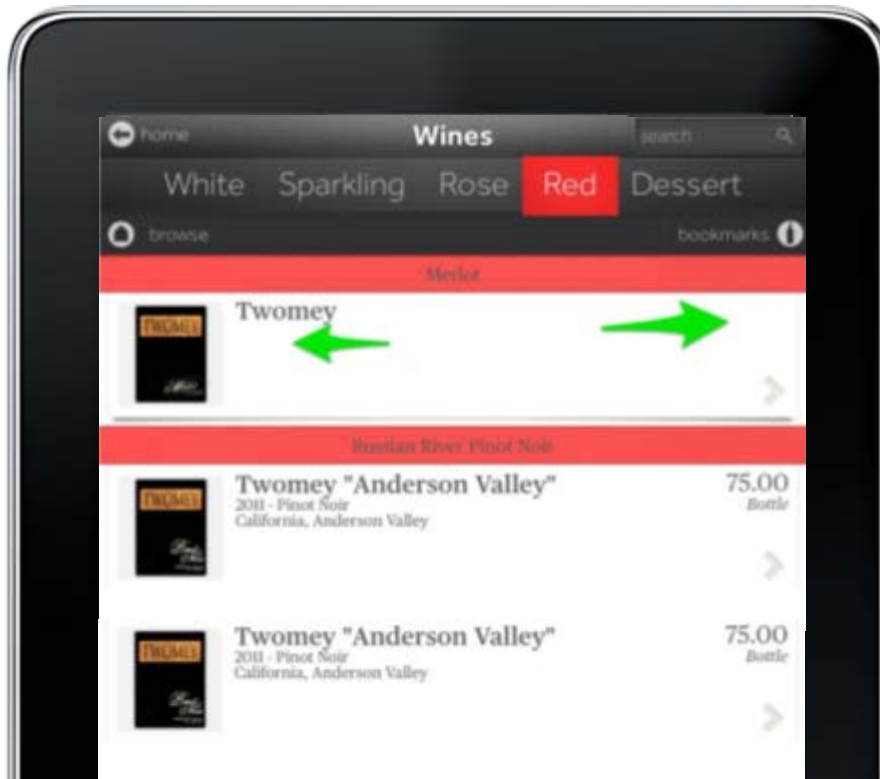

Custom Tabs. Custom Colors.

Change a wine tab name and color to allow more flexibility or to introduce additional tab categories.

Tastevin. List Feature Enhancements.

Hide...

Turn off one or all of the varietal, price or region browse options.

and Seek.

Add a line of subtext and/or a single image to the browsing 'by region' list.

Tastevin. List Feature Enhancements.

Now You See It.

- Show multiple size offerings on a list view.
- Include a brief message about an item.
- Customize a calorie message at the bottom of the list.

Tastevin. List Feature Enhancements.

Now You Don't.

- Choose to hide one or more attributes on a single or all items.
- Condense the spirits list to hide front labels on the list view.

Tastevin. Individual Item Enhancements.

It's All In The Details.

- Add hops to beers by selecting from built-in list.
- Add regional information to wine items.
- Add calorie counts to wine items.

Tastevin. Additional Enhancements.

Custom Menus.