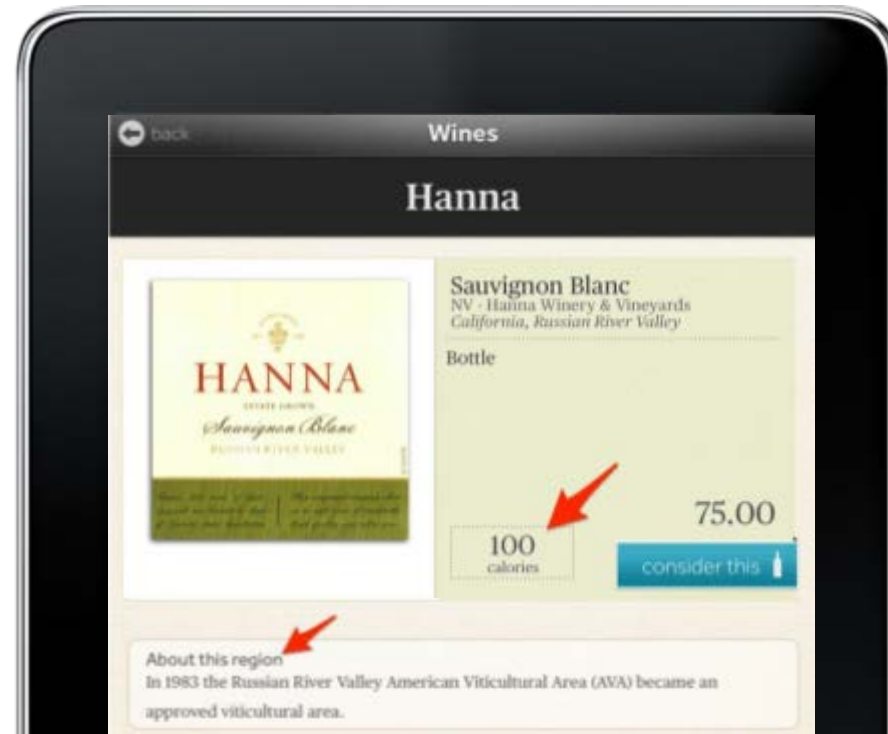

and Seek.

Add a line of subtext and/or a single image to the browsing 'by region' list.

Tastevin. List Feature Enhancements.

Now You See It.

- Show multiple size offerings on a list view.
- Include a brief message about an item.
- Customize a calorie message at the bottom of the list.

Tastevin. List Feature Enhancements.

Now You Don't.

- Choose to hide one or more attributes on a single or all items.
- Condense the spirits list to hide front labels on the list view.

Tastevin. Individual Item Enhancements.

It's All In The Details.

- Add hops to beers by selecting from built-in list.
- Add regional information to wine items.
- Add calorie counts to wine items.

Tastevin. Additional Enhancements.

Custom Menus.