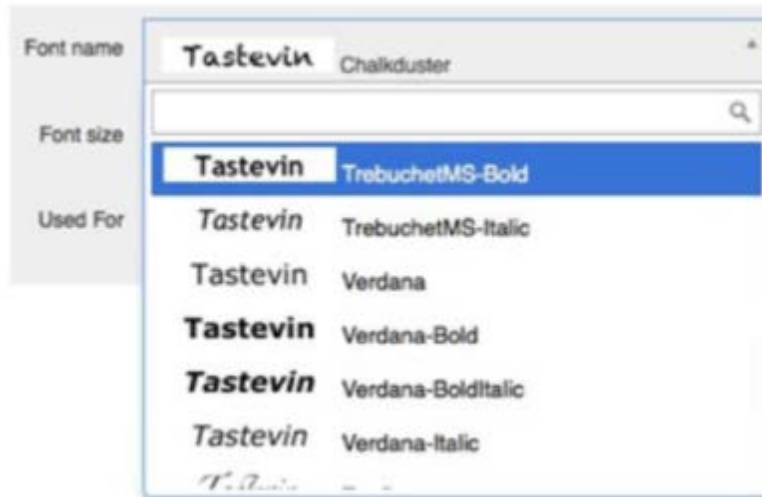

Tastevin. Billboard Enhancements.

Fonts For Days.

90 new fonts makes it easy to match the personality of any venue.

Fonts can also be changed in other areas, beyond the billboard.