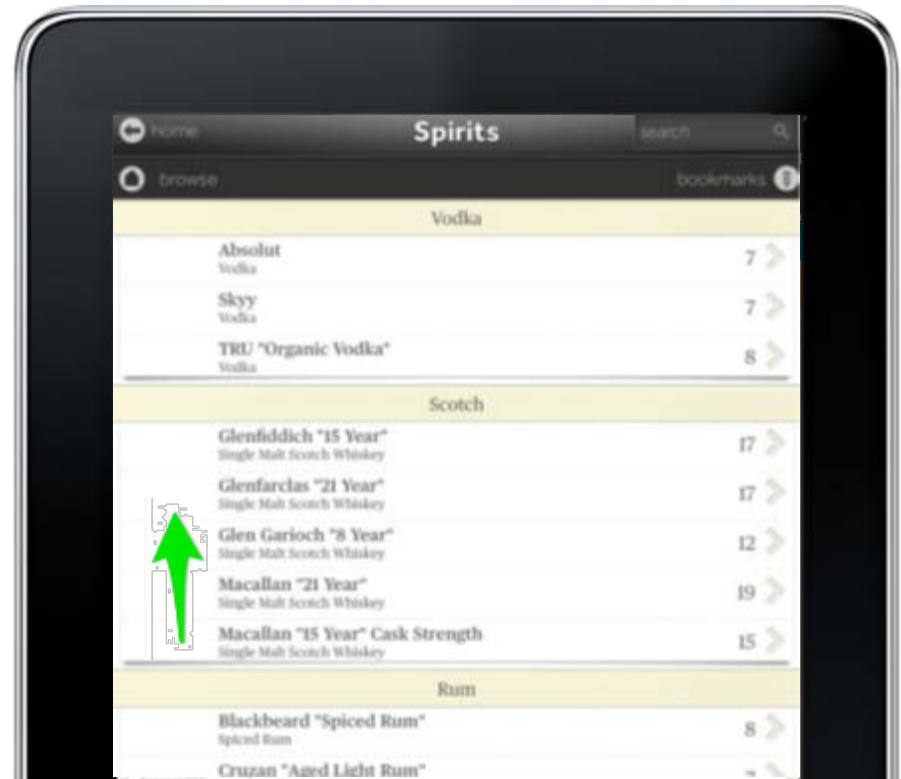

Custom Tabs. Custom Colors.

Change a wine tab name and color to allow more flexibility or to introduce additional tab categories.

Tastevin. List Feature Enhancements.

Hide...

Turn off one or all of the varietal, price or region browse options.

and Seek.

Add a line of subtext and/or a single image to the browsing 'by region' list.

Tastevin. List Feature Enhancements.

Now You See It.

- Show multiple size offerings on a list view.
- Include a brief message about an item.
- Customize a calorie message at the bottom of the list.

Tastevin. List Feature Enhancements.

Now You Don't.

- Choose to hide one or more attributes on a single or all items.
- Condense the spirits list to hide front labels on the list view.

Tastevin. Individual Item Enhancements.

It's All In The Details.

- Add hops to beers by selecting from built-in list.
- Add regional information to wine items.
- Add calorie counts to wine items.

Tastevin. Additional Enhancements.

Custom Menus.