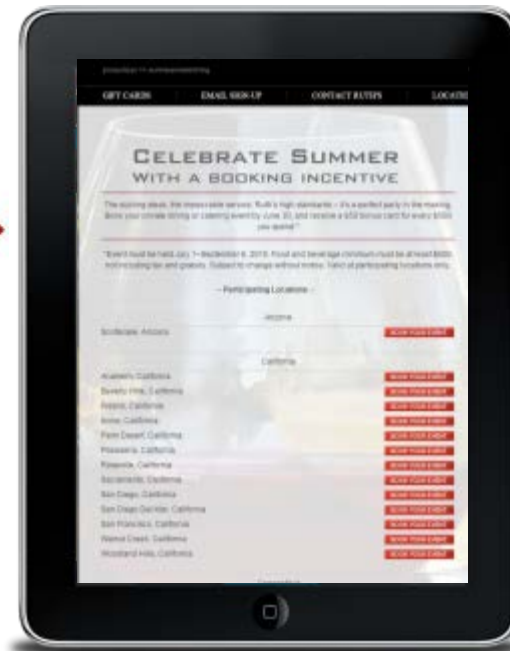

Features. Features. Features.

Individual Item Enhancements:

- Display calorie counts on beverages and food items.
- Regional information text for wine items.
- Built-in list of hops to choose and display for beer items.

Billboard button logos can also be turned off and not display.

Tastevin. Billboard Enhancements.

Fonts For Days.

90 new fonts makes it easy to match the personality of any venue.

Fonts can also be changed in other areas, beyond the billboard.

Tastevin. Billboard Enhancements.

Link Like You Mean It.

Point customers to a PDF or web-based loyalty program, promotion or special. Now available for one or more billboard buttons.

Tastevin. List Feature Enhancements.

Custom Tabs. Custom Colors.

Change a wine tab name and color to allow more flexibility or to introduce additional tab categories.

Tastevin. List Feature Enhancements.

Hide...

Turn off one or all of the varietal, price or region browse options.