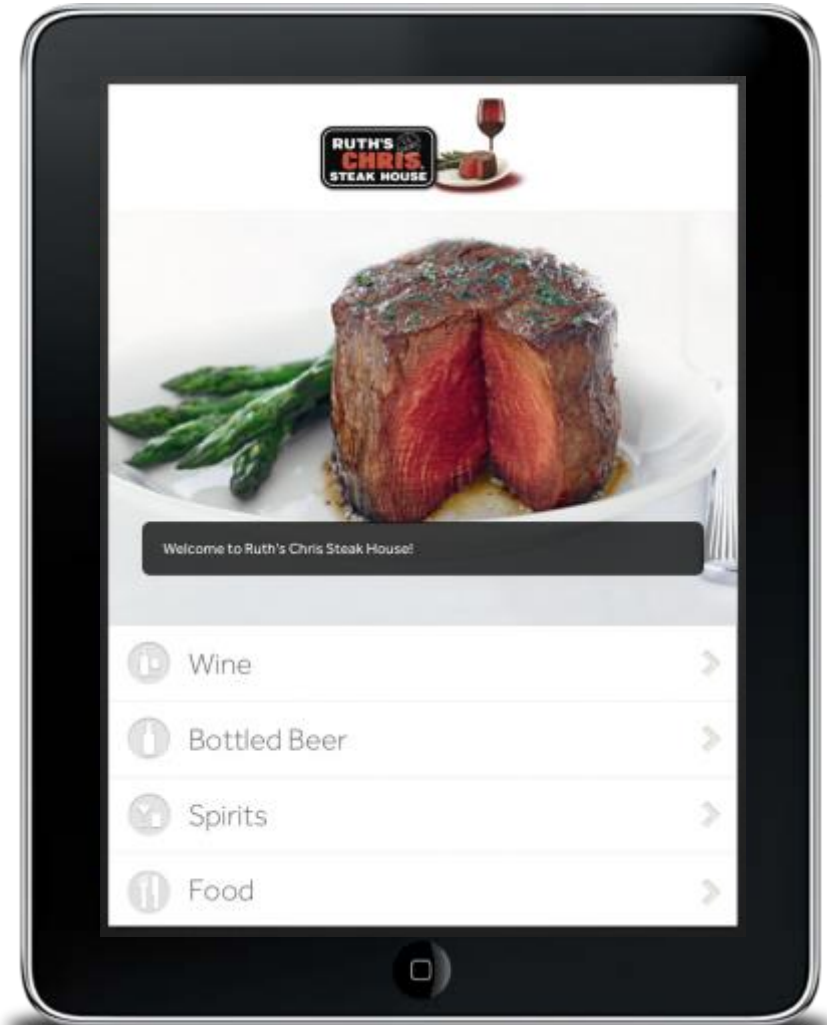

Tastevin. Billboard Enhancements.

Better Buttons.

	Beer bottle & can		Massage
	Growler		Towel delivery
	Tumbler		Massage alternate
	Wine flight		Woman in tub
	Pitcher		Man in tub
	Coffee		Hot coals
	Grapes		Cigar
	Hops		Cannabis
	Cabin		Coconut beverage
	Cheese		Flower

Billboard button logos can also be turned off and not display.