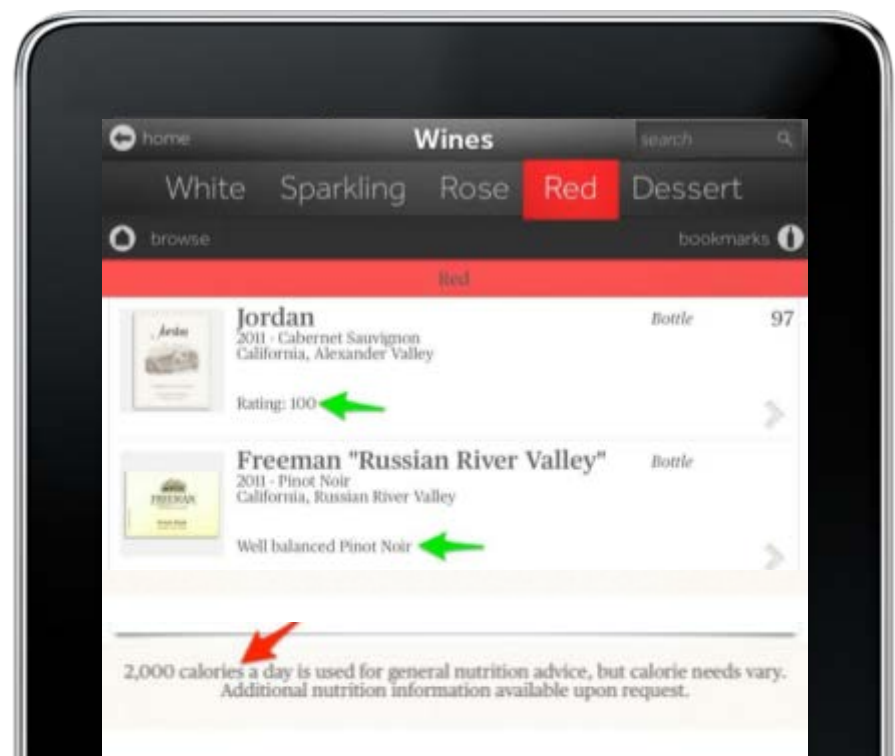

Custom Tabs. Custom Colors.

Change a wine tab name and color to allow more flexibility or to introduce additional tab categories.

Tastevin. List Feature Enhancements.

Hide...

Turn off one or all of the varietal, price or region browse options.

and Seek.

Add a line of subtext and/or a single image to the browsing 'by region' list.

Tastevin. List Feature Enhancements.

Now You See It.

- Show multiple size offerings on a list view.
- Include a brief message about an item.
- Customize a calorie message at the bottom of the list.

Tastevin. List Feature Enhancements.

Now You Don't.

- Choose to hide one or more attributes on a single or all items.
- Condense the spirits list to hide front labels on the list view.

Tastevin. Individual Item Enhancements.

It's All In The Details.

- Add hops to beers by selecting from built-in list.
- Add regional information to wine items.
- Add calorie counts to wine items.

Tastevin. Additional Enhancements.

Custom Menus.