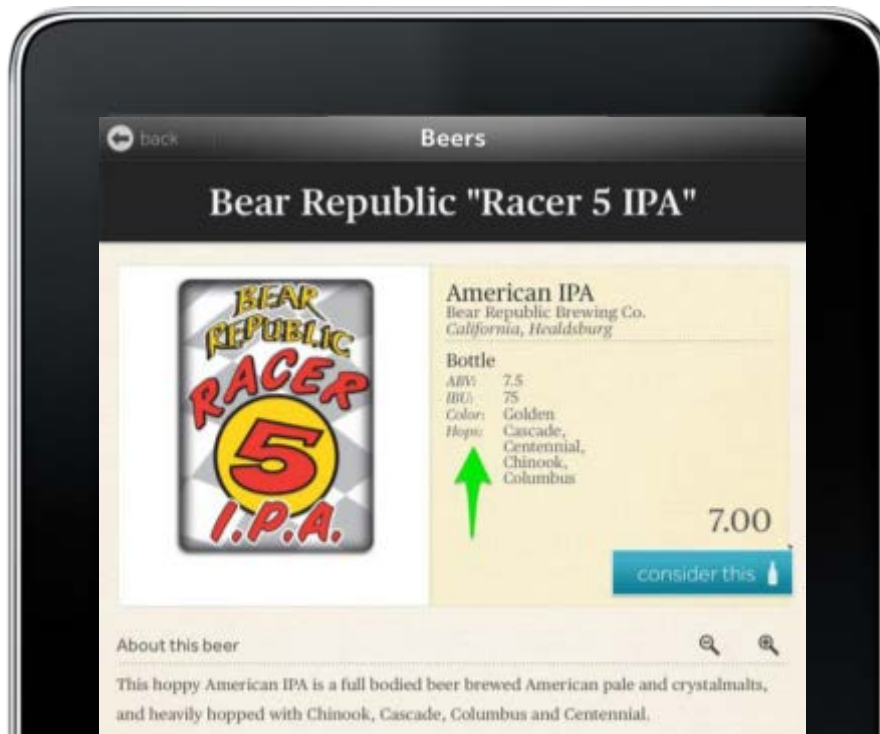

Tastevin. List Feature Enhancements.

Now You Don't.

- Choose to hide one or more attributes on a single or all items.
- Condense the spirits list to hide front labels on the list view.

Tastevin. Individual Item Enhancements.

It's All In The Details.

- Add hops to beers by selecting from built-in list.
- Add regional information to wine items.
- Add calorie counts to wine items.

Tastevin. Additional Enhancements.

Custom Menus.