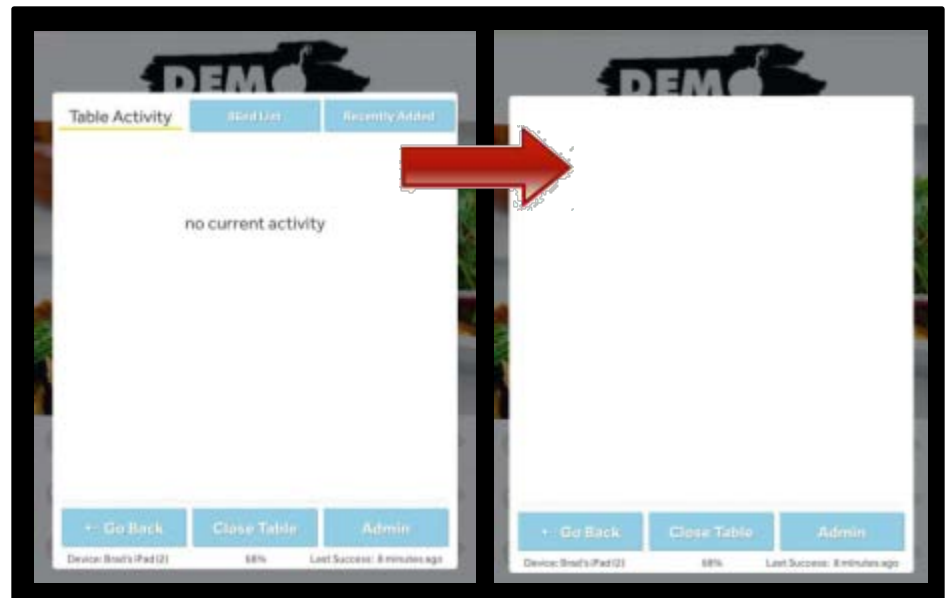

Tastevin. List Feature Enhancements.

Now You Don't.

- Choose to hide one or more attributes on a single or all items.
- Condense the spirits list to hide front labels on the list view.

Tastevin. Individual Item Enhancements.

It's All In The Details.

- Add hops to beers by selecting from built-in list.
- Add regional information to wine items.
- Add calorie counts to wine items.

Tastevin. Additional Enhancements.

Custom Menus.

Just about every single line of “built-in” text in the menus can be customized to be used for any purpose.

Better Control.

Disable Table Activity, 86ed List, and Recently Added buttons on the server screen for added security.