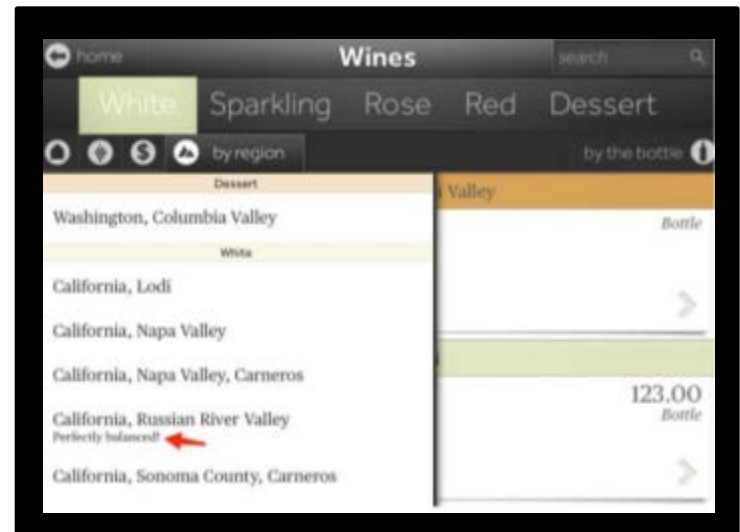

Tastevin. Billboard Enhancements.

Link Like You Mean It.

Point customers to a PDF or web-based loyalty program, promotion or special. Now available for one or more billboard buttons.

Tastevin. List Feature Enhancements.

Custom Tabs. Custom Colors.

Change a wine tab name and color to allow more flexibility or to introduce additional tab categories.

Tastevin. List Feature Enhancements.

Hide...

Turn off one or all of the varietal, price or region browse options.

and Seek.

Add a line of subtext and/or a single image to the browsing 'by region' list.

Tastevin. List Feature Enhancements.

Now You See It.

- Show multiple size offerings on a list view.
- Include a brief message about an item.
- Customize a calorie message at the bottom of the list.