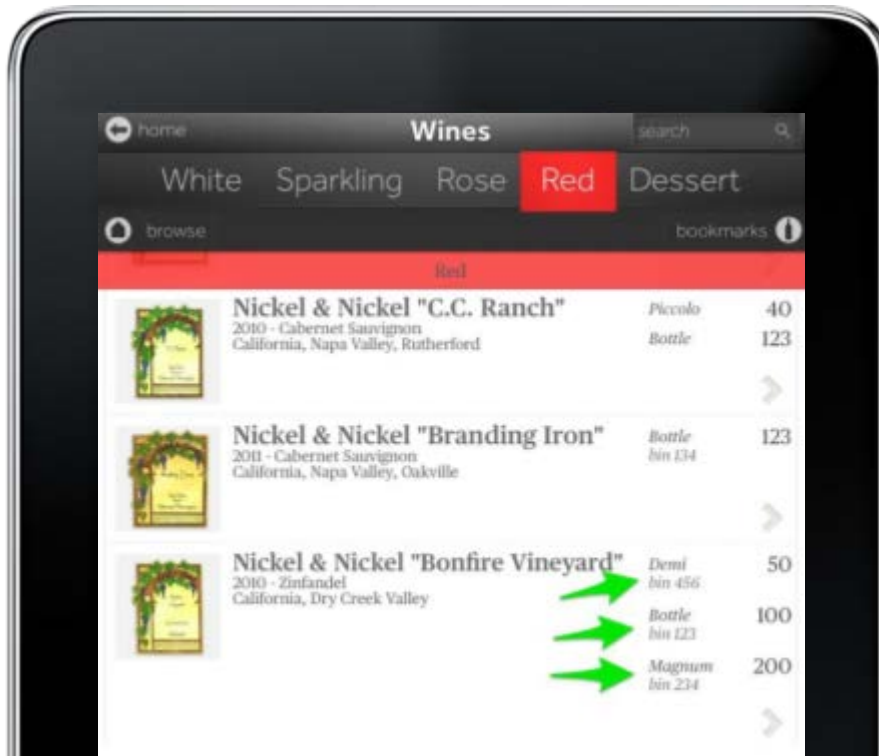

Custom Tabs. Custom Colors.

Change a wine tab name and color to allow more flexibility or to introduce additional tab categories.

Tastevin. List Feature Enhancements.

Hide...

Turn off one or all of the varietal, price or region browse options.

and Seek.

Add a line of subtext and/or a single image to the browsing 'by region' list.

Tastevin. List Feature Enhancements.

Now You See It.

- Show multiple size offerings on a list view.
- Include a brief message about an item.
- Customize a calorie message at the bottom of the list.

Tastevin. List Feature Enhancements.

Now You Don't.

- Choose to hide one or more attributes on a single or all items.
- Condense the spirits list to hide front labels on the list view.

Tastevin. Individual Item Enhancements.

It's All In The Details.

- Add hops to beers by selecting from built-in list.
- Add regional information to wine items.
- Add calorie counts to wine items.

Tastevin. Additional Enhancements.

Custom Menus.