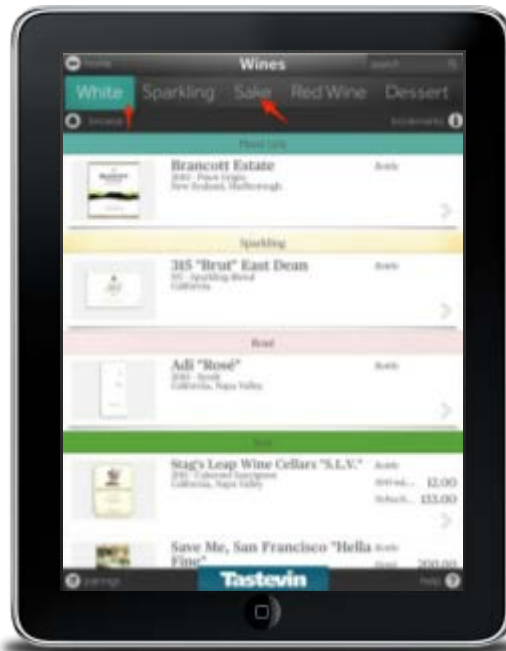

Tastevin_{v6}

New Features. Enhanced Customization.

Tastevin

The most dynamic, comprehensive digital wine list solution in the marketplace just got better.

New features allow clients to customize their beverage lists even further. From new button logos, fonts and color palettes to more product information that can easily be displayed or hidden, Version 6 will keep Tastevin at the top of the list of digital beverage programs.

Features. Features. Features.

Individual Item Enhancements:

- Display calorie counts on beverages and food items.
- Regional information text for wine items.
- Built-in list of hops to choose and display for beer items.

Tastevin. Billboard Enhancements.

Link Like You Mean It.

Point customers to a PDF or web-based loyalty program, promotion or special. Now available for one or more billboard buttons.

Tastevin. List Feature Enhancements.

Custom Tabs. Custom Colors.

Change a wine tab name and color to allow more flexibility or to introduce additional tab categories.

Tastevin. List Feature Enhancements.

Hide...

Turn off one or all of the varietal, price or region browse options.